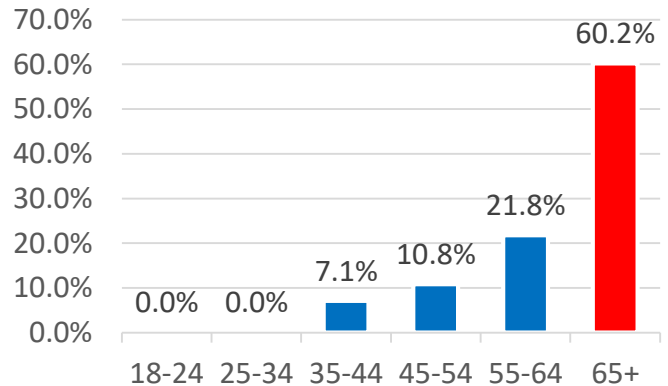

Listener Profile

NORFOLK-VIRGINIA BEACH-NEWPORT NEWS-Metro
 Scarborough R1 2018: Feb 17-Mar18
 Adults 18+

GENDER

AGE

EMPLOYMENT STATUS

Employment Full-Time	23.8%
Employment Part-Time	11.6%
Not Employed	
Homemaker	0%
Student	0%
Retired	52.8%
Disabled	4.7%
Temporarily Laid-Off	0%
Not Employed-Looking for Work	7.1%
Other	0%

HOUSEHOLD INCOME

OCCUPATION

Management, Business, Financial Operations	8.4%
Professional & Related Occupations	12.2%
Service	1%
Sales & Office	2.5%
Construction, Extractions & Maintenance	1.9%
Production, Transportation & Material Moving	9.3%
Military Specific	0%
White Collar	23.2%
Blue Collar	12.3%