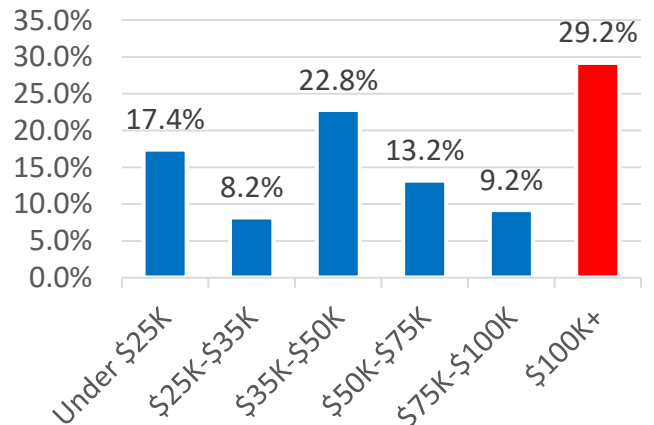

Listener Profile

NORFOLK-VIRGINIA BEACH-NEWPORT NEWS-Metro
 Scarborough R1 2018: Feb 17-Mar18
 Adults 18+

GENDER

AGE

EMPLOYMENT STATUS

Employment Full-Time	23.8%
Employment Part-Time	11.6%
Not Employed	
Homemaker	0%
Student	0%
Retired	52.8%
Disabled	4.7%
Temporarily Laid-Off	0%
Not Employed-Looking for Work	7.1%
Other	0%

HOUSEHOLD INCOME

OCCUPATION

Management, Business, Financial Operations	8.4%
Professional & Related Occupations	12.2%
Service	1%
Sales & Office	2.5%
Construction, Extractions & Maintenance	1.9%
Production, Transportation & Material Moving	9.3%
Military Specific	0%
White Collar	23.2%
Blue Collar	12.3%