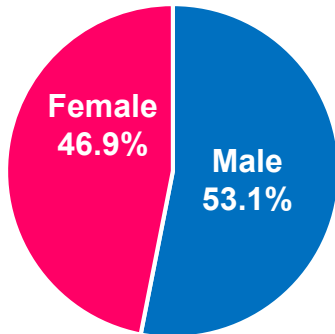

Listener Profile

NORFOLK-VIRGINIA BEACH-NEWPORT NEWS-Metro
 Scarborough R1 2018: Feb 17-Mar18
 Adults 18+

GENDER

AGE

EMPLOYMENT STATUS

Employment Full-Time	23.8%
Employment Part-Time	11.6%
Not Employed	
Homemaker	0%
Student	0%
Retired	52.8%
Disabled	4.7%
Temporarily Laid-Off	0%
Not Employed-Looking for Work	7.1%
Other	0%